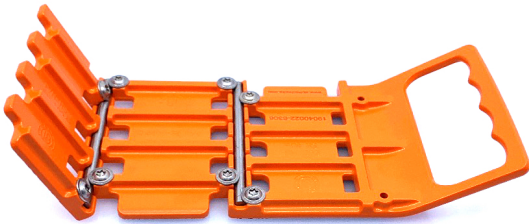

P/N KA2712

MINI WHEEL CHOCK

Categories: Towing, mooring and immobilization tools

PRODUCT DESCRIPTION

For aircrafts up to 20 tons per wheel (44000 lb.) MTOW and wheel diameter up to 50 centimeters (20 inches). Set of 2 mini wheel chocks.

These wedges are safe, compact, light, clean and easy to remove. Safely park your helicopter, even in remote destinations.

TECHNICAL INFORMATION

APPLICABILITY	H160
WEIGHT	0,3 kg
SIZE	14 x 6,5 x 10 cm