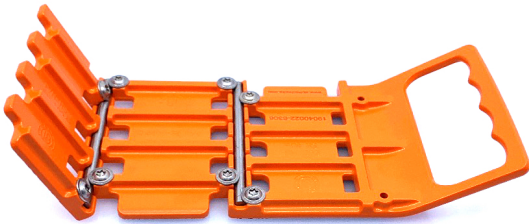

P/N KA2712

MINI WHEEL CHOCK

Catégories : Towing, mooring and immobilization tools

PRODUCT DESCRIPTION

For aircrafts up to 20 tons per wheel (44000 lb.) MTOW and wheel diameter up to 50 centimeters (20 inches). Set of 2 mini wheel chocks.

These wedges are safe, compact, light, clean and easy to remove. Safely park your helicopter, even in remote destinations.

TECHNICAL INFORMATION

Applicabilité	H160
WEIGHT	0,3 kg
SIZE	14 x 6,5 x 10 cm